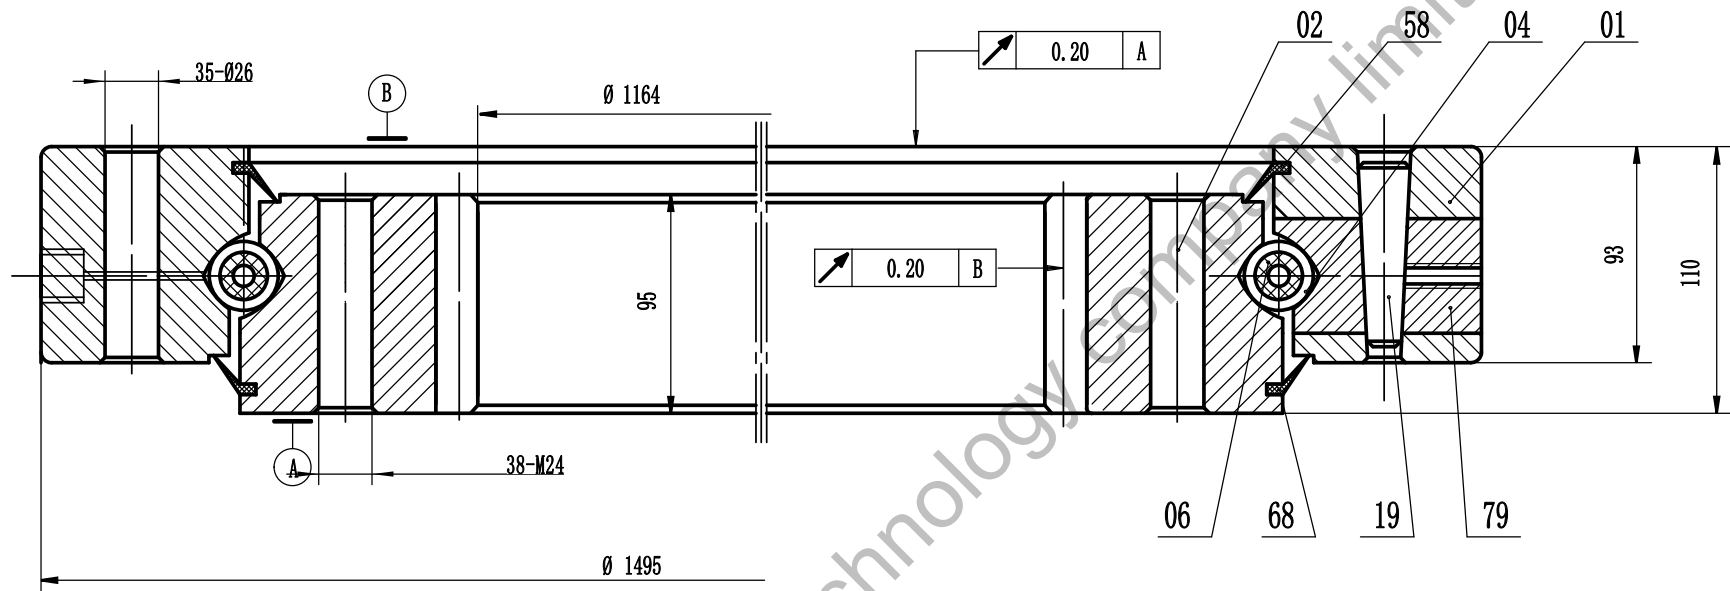

A-A

Remark:

1. Luoyang JCB Bearing Technology Co., Ltd is a technical Inc, specialize in designing and manufacturing slewing ring bearing, we can design and manufacture all kinds of slewing bearing according to client's requirement.

2. This drawing is reference for user, if you need formal drawing, please contact with us sales@jcb-bearing.com, the official drawing will be submitted after order confirmation.

Contact information

Company Address : No.3 Lianmeng road, Luoyang, Henan, China.

Postal code : 471003

Phone : 86-379-68611678 Fax : 86-379-68611679

E-mail: sales@jcb-bearing.com

Reserved E-mail: sales@slewing-ring-bearings.com

Website: www.jcb-bearing.com

www.slewing-ring-bearings.com

www.slewing-bearings.net